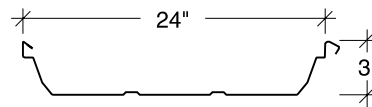

LokSeam®
Snap-Together System

ShadowRib™
WALL PANEL

NuWall®
WALL PANEL

Ultra-Dek®
Snap-Together System

Double-Lok®
Field Seamed System

	SIGNATURE® 200, SIGNATURE® 300 & SIGNATURE® 300 METALLIC		GALVALUME® PLUS		
	24 GA.	22 GA.	26 GA.	24 GA.	22 GA.
ARTISAN®					
8" Wide	■	■	●	●	●
10" Wide	■	■	●	●	●
12" Wide	■	■	●	●	●
BATTENLOK® HS					
12" Wide	■	■		●	●
16" Wide	■	■		●	●
LOKSEAM®					
12" Wide	■	■	●	■	■
16" Wide	■	■		■	■
18" Wide	■	■		■	■
NUWALL®					
12" Wide	■	■		●	●
SHADOWRIB®					
16" Wide	■	■		●	●
SUPERLOK®					
12" Wide	■	■	●	●	●
16" Wide	■	■	●	●	●
ULTRA-DEK & DOUBLE-LOK®					
12" Wide	■	■		●	●
18" Wide	■	■		●	●
24" Wide	■*	■		●	●

● Available in any quantity, no minimum required.
 ■ Minimum quantity may be required.
 * Signature® 200 White available in any quantity.

- Final color selection should be made from actual color chips.
- See product selection chart for gauge and color availability.
- All products available in smooth or embossed finish.
- Heavier gauges, narrower widths, striations and embossing minimize "oil canning."