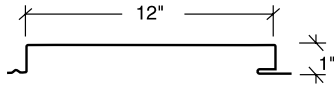

Architectural Panel Profiles

Artisan® Series