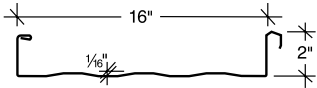

SuperLok®
Field Seamed System