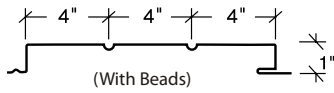

Architectural Panel Profiles

Artisan® Series