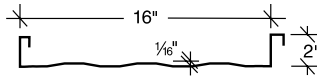

BattenLok® HS
Field Seamed System